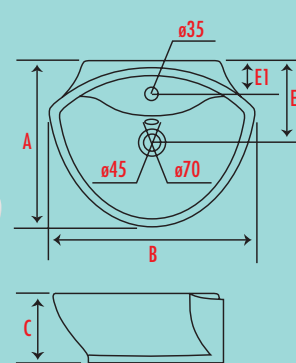

A	B	C	E	E1
440	555	195	220	85

STERLING
vitreous china products

Distributed by New Horizon Australia Pty Ltd - ABN 81 061 776 458

WARRANTY: All Sterling Vitreous China Products come with a 12 month warranty against manufacturing defects from date of purchase. Sterlings' liability is limited to replacement of the product and is not responsible for any incidental costs. Please note, all dimensions are nominal only, due to the natural characteristics of the product.

NOTE: Sterling reserves the right to change specifications and dimensions without notice. Please check all dimensions of the product prior to installation.

Available from: