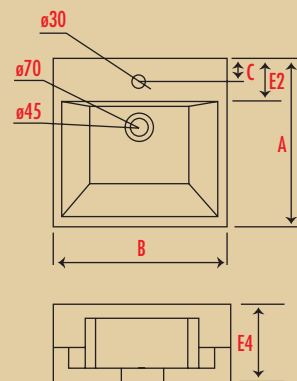

STERLING

vitreous china products
for style and quality

Tino

TINO COUNTER TOP

| A | B | C | E2 | E4 | F2 |
|-----|-----|-----|-----|-----|----|
| 390 | 390 | 130 | 185 | 370 | 20 |

Riva

RIVA SEMI-RECESSED (also in larger size)