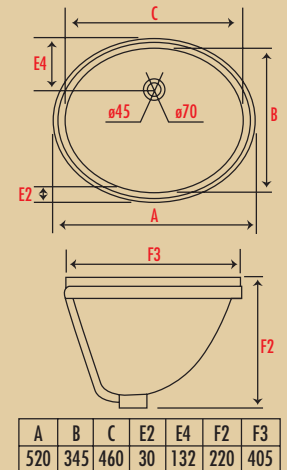

Oasi

OASI

| A | B | C | D | E2 | E4 |
|-----|-----|-----|-----|----|-----|
| 375 | 395 | 165 | 130 | 10 | 375 |

Bambino

BAMBINO

| A | B | C | D | E2 | E4 | F2 |
|-----|-----|----|-----|-----|-----|-----|
| 500 | 270 | 95 | 170 | 210 | 380 | 280 |

Fossato

FOSSATO COUNTER TOP

| A | B | C | D | E2 | E3 | E4 |
|-----|-----|-----|-----|----|-----|-----|
| 400 | 400 | 290 | 380 | 55 | 180 | 335 |

STERLING
vitreous china products

WARRANTY: All Sterling Vitreous China Products come with a 12 month warranty against manufacturing defects from date of purchase. Sterlings' liability is limited to replacement of the product and is not responsible for any incidental costs. Please note, all dimensions are nominal only, due to the natural characteristics of the product.