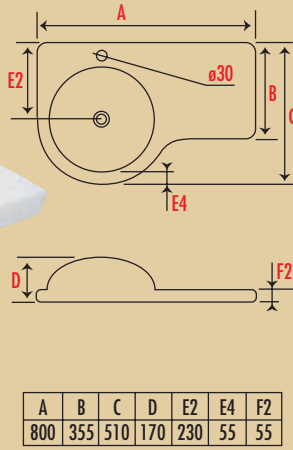

Oasi

OASI

| A | B | C | D | E2 | E4 |
|-----|-----|-----|-----|----|-----|
| 375 | 395 | 165 | 130 | 10 | 375 |

Bambino

BAMBINO

| A | B | C | D | E2 | E4 | F2 |
|-----|-----|----|-----|-----|-----|-----|
| 500 | 270 | 95 | 170 | 210 | 380 | 280 |

Fossato

FOSSATO COUNTER TOP

| A | B | C | D | E2 | E3 | E4 |
|-----|-----|-----|-----|----|-----|-----|
| 400 | 400 | 290 | 380 | 55 | 180 | 335 |

STERLING
vitreous china products

WARRANTY: All Sterling Vitreous China Products come with a 12 month warranty against manufacturing defects from date of purchase. Sterlings' liability is limited to replacement of the product and is not responsible for any incidental costs. Please note, all dimensions are nominal only, due to the natural characteristics of the product.