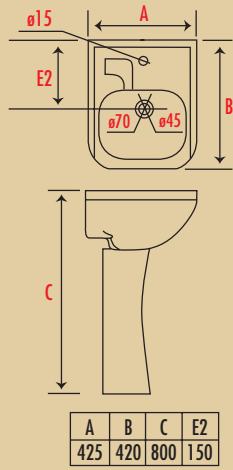

Oasi

OASI

| A | B | C | D | E2 | E4 |
|-----|-----|-----|-----|----|-----|
| 375 | 395 | 165 | 130 | 10 | 375 |

Bambino

BAMBINO

| A | B | C | D | E2 | E4 | F2 |
|-----|-----|----|-----|-----|-----|-----|
| 500 | 270 | 95 | 170 | 210 | 380 | 280 |

Fossato

FOSSATO COUNTER TOP

| A | B | C | D | E2 | E3 | E4 |
|-----|-----|-----|-----|----|-----|-----|
| 400 | 400 | 290 | 380 | 55 | 180 | 335 |

STERLING
vitreous china products

WARRANTY: All Sterling Vitreous China Products come with a 12 month warranty against manufacturing defects from date of purchase. Sterlings' liability is limited to replacement of the product and is not responsible for any incidental costs. Please note, all dimensions are nominal only, due to the natural characteristics of the product.