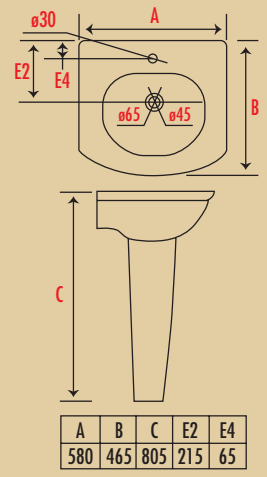

Oasi

OASI

| A | B | C | D | E2 | E4 |
|-----|-----|-----|-----|----|-----|
| 375 | 395 | 165 | 130 | 10 | 375 |

Bambino

BAMBINO

| A | B | C | D | E2 | E4 | F2 |
|-----|-----|----|-----|-----|-----|-----|
| 500 | 270 | 95 | 170 | 210 | 380 | 280 |

Fossato

FOSSATO COUNTER TOP

| A | B | C | D | E2 | E3 | E4 |
|-----|-----|-----|-----|----|-----|-----|
| 400 | 400 | 290 | 380 | 55 | 180 | 335 |

STERLING
vitreous china products

WARRANTY: All Sterling Vitreous China Products come with a 12 month warranty against manufacturing defects from date of purchase. Sterlings' liability is limited to replacement of the product and is not responsible for any incidental costs. Please note, all dimensions are nominal only, due to the natural characteristics of the product.