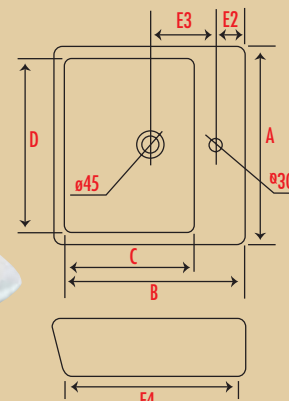

Oasi

OASI

| A | B | C | D | E2 | E4 |
|-----|-----|-----|-----|----|-----|
| 375 | 395 | 165 | 130 | 10 | 375 |

Bambino

BAMBINO

| A | B | C | D | E2 | E4 | F2 |
|-----|-----|----|-----|-----|-----|-----|
| 500 | 270 | 95 | 170 | 210 | 380 | 280 |

Fossato

FOSSATO COUNTER TOP

| A | B | C | D | E2 | E3 | E4 |
|-----|-----|-----|-----|----|-----|-----|
| 400 | 400 | 290 | 380 | 55 | 180 | 335 |

STERLING
vitreous china products

WARRANTY: All Sterling Vitreous China Products come with a 12 month warranty against manufacturing defects from date of purchase. Sterlings' liability is limited to replacement of the product and is not responsible for any incidental costs. Please note, all dimensions are nominal only, due to the natural characteristics of the product.