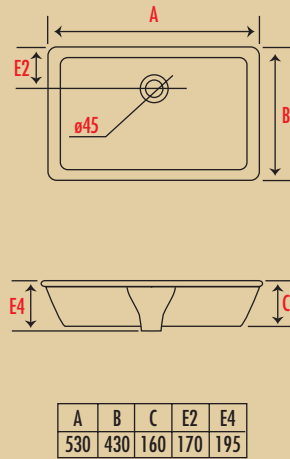

Oasi

OASI

| A | B | C | D | E2 | E4 |
|-----|-----|-----|-----|----|-----|
| 375 | 395 | 165 | 130 | 10 | 375 |

Bambino

BAMBINO

| A | B | C | D | E2 | E4 | F2 |
|-----|-----|----|-----|-----|-----|-----|
| 500 | 270 | 95 | 170 | 210 | 380 | 280 |

Fossato

FOSSATO COUNTER TOP

| A | B | C | D | E2 | E3 | E4 |
|-----|-----|-----|-----|----|-----|-----|
| 400 | 400 | 290 | 380 | 55 | 180 | 335 |

STERLING
vitreous china products

WARRANTY: All Sterling Vitreous China Products come with a 12 month warranty against manufacturing defects from date of purchase. Sterlings' liability is limited to replacement of the product and is not responsible for any incidental costs. Please note, all dimensions are nominal only, due to the natural characteristics of the product.