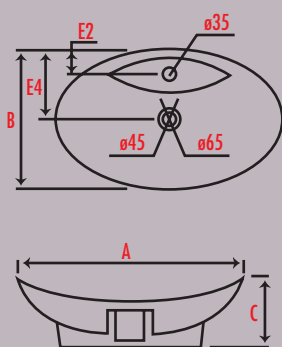

STERLING

vitreous china products
for style and quality

piazza

A	B	C	E2	E4
480	480	190	70	270

romanzo counter top

A	B	C	E2	E4	F2
550	420	185	55	180	130

olivo counter top

A	B	C	E2	E4
590	450	205	40	220

mezzo semi recessed

A	A1	B	B1	C	E2	E4	F
505	375	435	290	185	60	195	200

cascata

A	B	C	D	E2	E4
470	470	190	130	50	235

bella inset

A	B	C	E2	E4
430	510	205	50	175

spring loaded plug and waste

Available in 32mm and 40mm with or without overflow hole.
In chrome, satin chrome and gold.