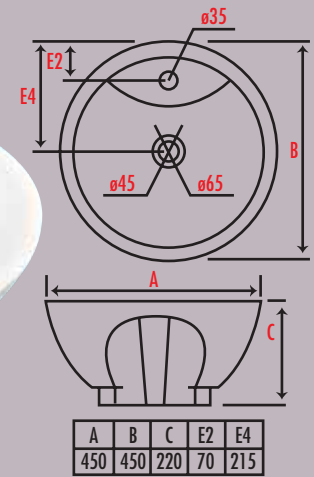

mezzo semi recessed

A	A1	B	B1	C	E2	E4	F
505	375	435	290	185	60	195	200

cascata

A	B	C	D	E2	E4
470	470	190	130	50	235

bella inset

A	B	C	E2	E4
430	510	205	50	175

spring loaded plug and waste

Available in 32mm and 40mm with or without overflow hole.
In chrome, satin chrome and gold.

sotto counter top/wall hung

bacino counter top

*available with one or no tap hole

sereno semi recessed

eleganza

laguna inset

piccolo counter top

vaso