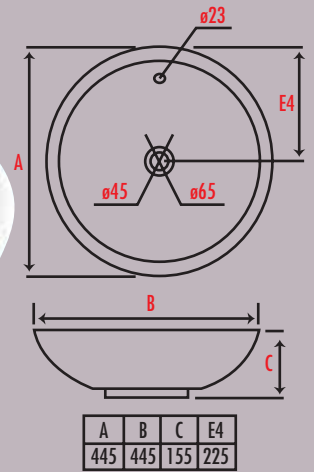

bacino counter top