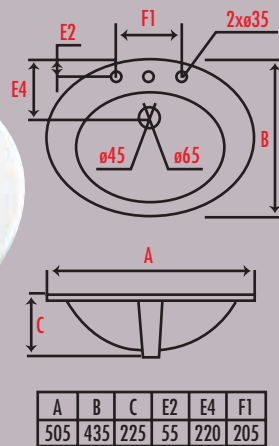

sotto counter top/wall hung

bacino counter top

*available with one or no tap hole

sereno semi recessed

eleganza

laguna inset

piccolo counter top

vaso