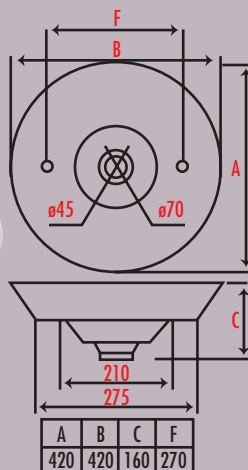

mezzo semi recessed

A	A1	B	B1	C	E2	E4	F
505	375	435	290	185	60	195	200

cascata

A	B	C	D	E2	E4
470	470	190	130	50	235

bella inset

A	B	C	E2	E4
430	510	205	50	175

spring loaded plug and waste

Available in 32mm and 40mm with or without overflow hole.
In chrome, satin chrome and gold.

sotto counter top/wall hung

bacino counter top

*available with one or no tap hole

sereno semi recessed

eleganza

laguna inset

piccolo counter top

vaso