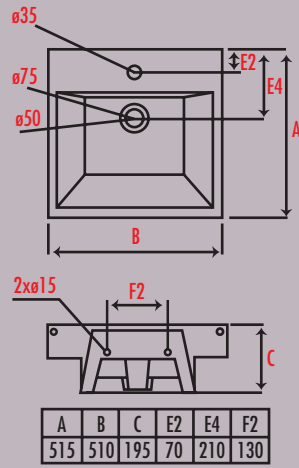

sotto counter top/wall hung