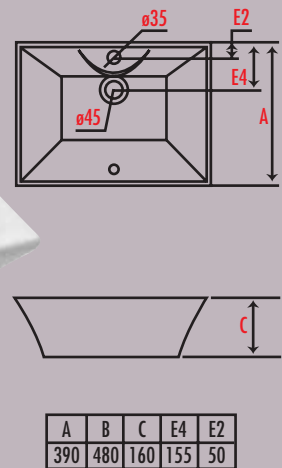

sotto counter top/wall hung

bacino counter top

*available with one or no tap hole

sereno semi recessed

eleganza

laguna inset

piccolo counter top

vaso