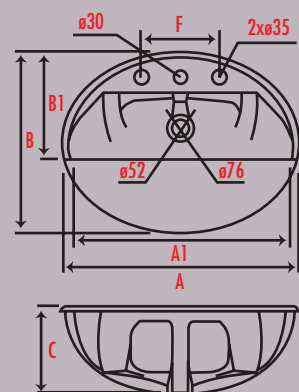

STERLING

vitreous china products
for style and quality

piazza

A	B	C	E2	E4
480	480	190	70	270

romanzo counter top

A	B	C	E2	E4	F2
550	420	185	55	180	130

olivo counter top

A	B	C	E2	E4
590	450	205	40	220

mezzo semi recessed

A	A1	B	B1	C	E2	E4	F
505	375	435	290	185	60	195	200

cascata

A	B	C	D	E2	E4
470	470	190	130	50	235

bella inset

A	B	C	E2	E4
430	510	205	50	175

spring loaded plug and waste

Available in 32mm and 40mm with or without overflow hole.
In chrome, satin chrome and gold.