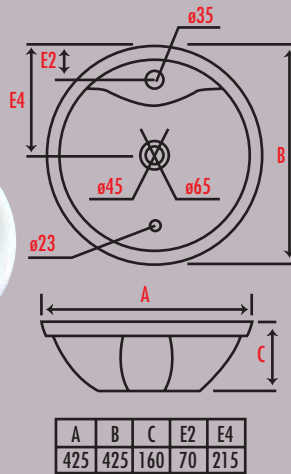

mezzo semi recessed

A	A1	B	B1	C	E2	E4	F
505	375	435	290	185	60	195	200

cascata

A	B	C	D	E2	E4
470	470	190	130	50	235

bella inset

A	B	C	E2	E4
430	510	205	50	175

spring loaded plug and waste

Available in 32mm and 40mm with or without overflow hole.
In chrome, satin chrome and gold.

The Sterling ceramic basins are the very latest in beautifully designed and crafted vitreous china. Our range includes counter top, semi-recessed, inset, wall mounted and pedestal style.

Please note that all dimensions supplied are nominal only due to the natural characteristics of the product.

sotto counter top/wall hung

bacino counter top

*available with one or no tap hole

sereno semi recessed

eleganza

laguna inset

piccolo counter top

vaso