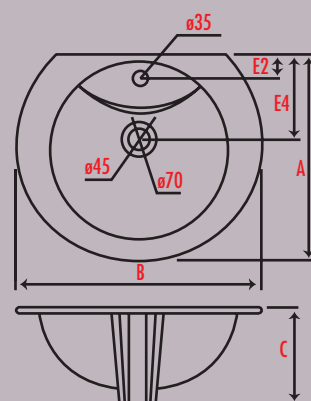

STERLING

vitreous china products
for style and quality

piazza

A	B	C	E2	E4
480	480	190	70	270

romanzo counter top

A	B	C	E2	E4	F2
550	420	185	55	180	130

olivo counter top

A	B	C	E2	E4
590	450	205	40	220

mezzo semi recessed

A	A1	B	B1	C	E2	E4	F
505	375	435	290	185	60	195	200

cascata

A	B	C	D	E2	E4
470	470	190	130	50	235

bella inset

A	B	C	E2	E4
430	510	205	50	175

spring loaded plug and waste

Available in 32mm and 40mm with or without overflow hole.
In chrome, satin chrome and gold.