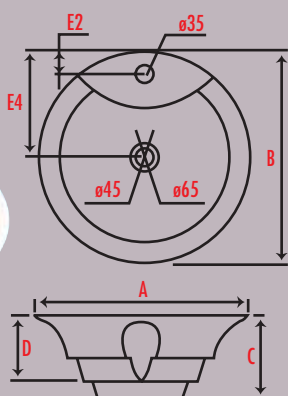

STERLING

vitreous china products
for style and quality

piazza

A	B	C	E2	E4
480	480	190	70	270

romanzo counter top

A	B	C	E2	E4	F2
550	420	185	55	180	130

olivo counter top

A	B	C	E2	E4
590	450	205	40	220

mezzo semi recessed

A	A1	B	B1	C	E2	E4	F
505	375	435	290	185	60	195	200

cascata

A	B	C	D	E2	E4
470	470	190	130	50	235

bella inset

A	B	C	E2	E4
430	510	205	50	175

spring loaded plug and waste

Available in 32mm and 40mm with or without overflow hole.
In chrome, satin chrome and gold.