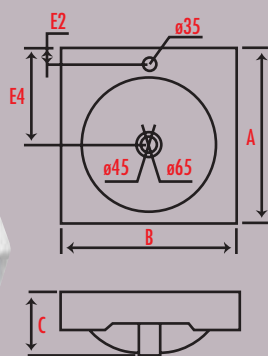

STERLING

vitreous china products
for style and quality

piazza

A	B	C	E2	E4
480	480	190	70	270

romanzo counter top

A	B	C	E2	E4	F2
550	420	185	55	180	130

olivo counter top

A	B	C	E2	E4
590	450	205	40	220

mezzo semi recessed

A	A1	B	B1	C	E2	E4	F
505	375	435	290	185	60	195	200

cascata

A	B	C	D	E2	E4
470	470	190	130	50	235

bella inset

A	B	C	E2	E4
430	510	205	50	175

spring loaded plug and waste

Available in 32mm and 40mm with or without overflow hole.
In chrome, satin chrome and gold.