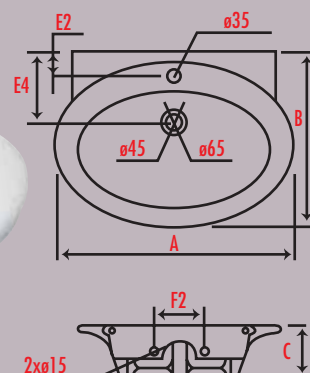

STERLING

vitreous china products
for style and quality

piazza

A	B	C	E2	E4
480	480	190	70	270

romanzo counter top

A	B	C	E2	E4	F2
550	420	185	55	180	130

olivo counter top

A	B	C	E2	E4
590	450	205	40	220

mezzo semi recessed

A	A1	B	B1	C	E2	E4	F
505	375	435	290	185	60	195	200

cascata

A	B	C	D	E2	E4
470	470	190	130	50	235

bella inset

A	B	C	E2	E4
430	510	205	50	175

spring loaded plug and waste

Available in 32mm and 40mm with or without overflow hole.
In chrome, satin chrome and gold.